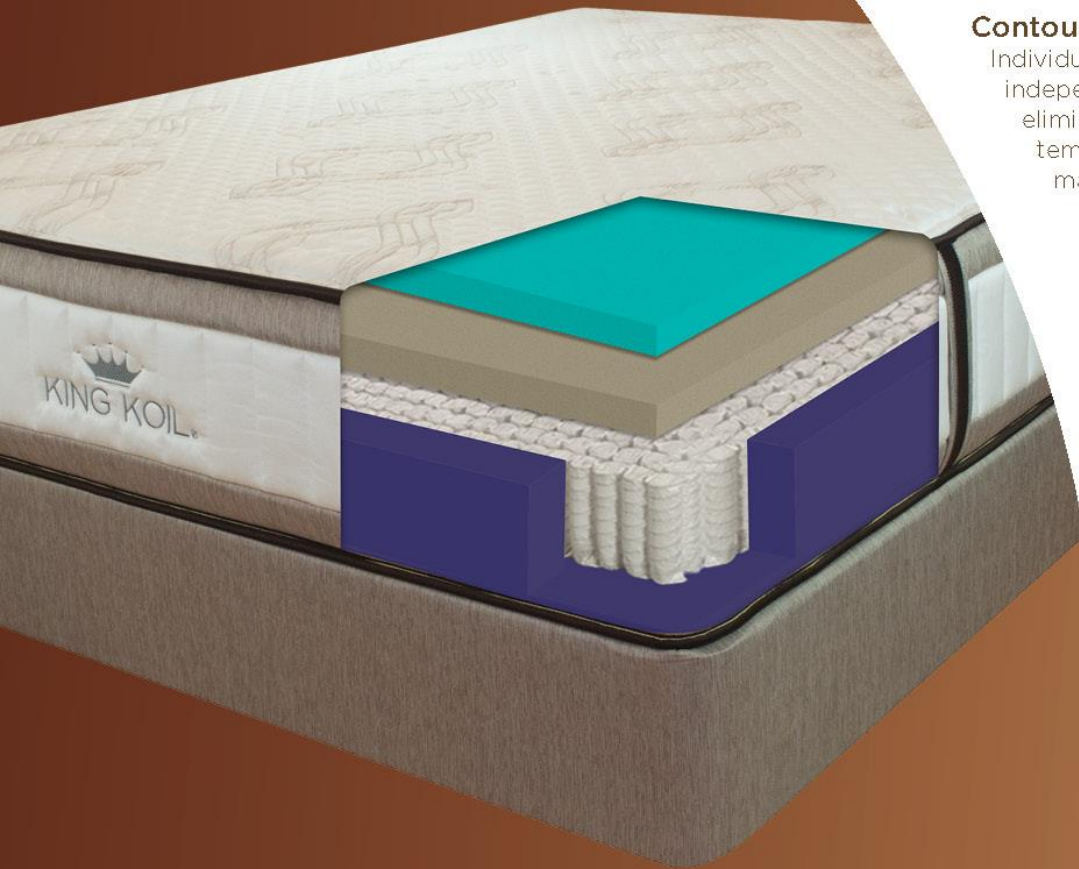

# XL EXTENDED LIFE™

the most durable mattress made with exceptional comfort

## EXL 4000

### Enhanced Superior High Resilience Foam

Provides additional highly resilient firmness and support.

### Contour Flex Pro with Excellent Edge™ Foam Encasement

Individually encased coils are designed to flex and conform independently of each other to reduce motion transfer and help eliminate partner sleeping disturbance. Each coil is electronically tempered to improve resiliency for better performance and longer mattress life.